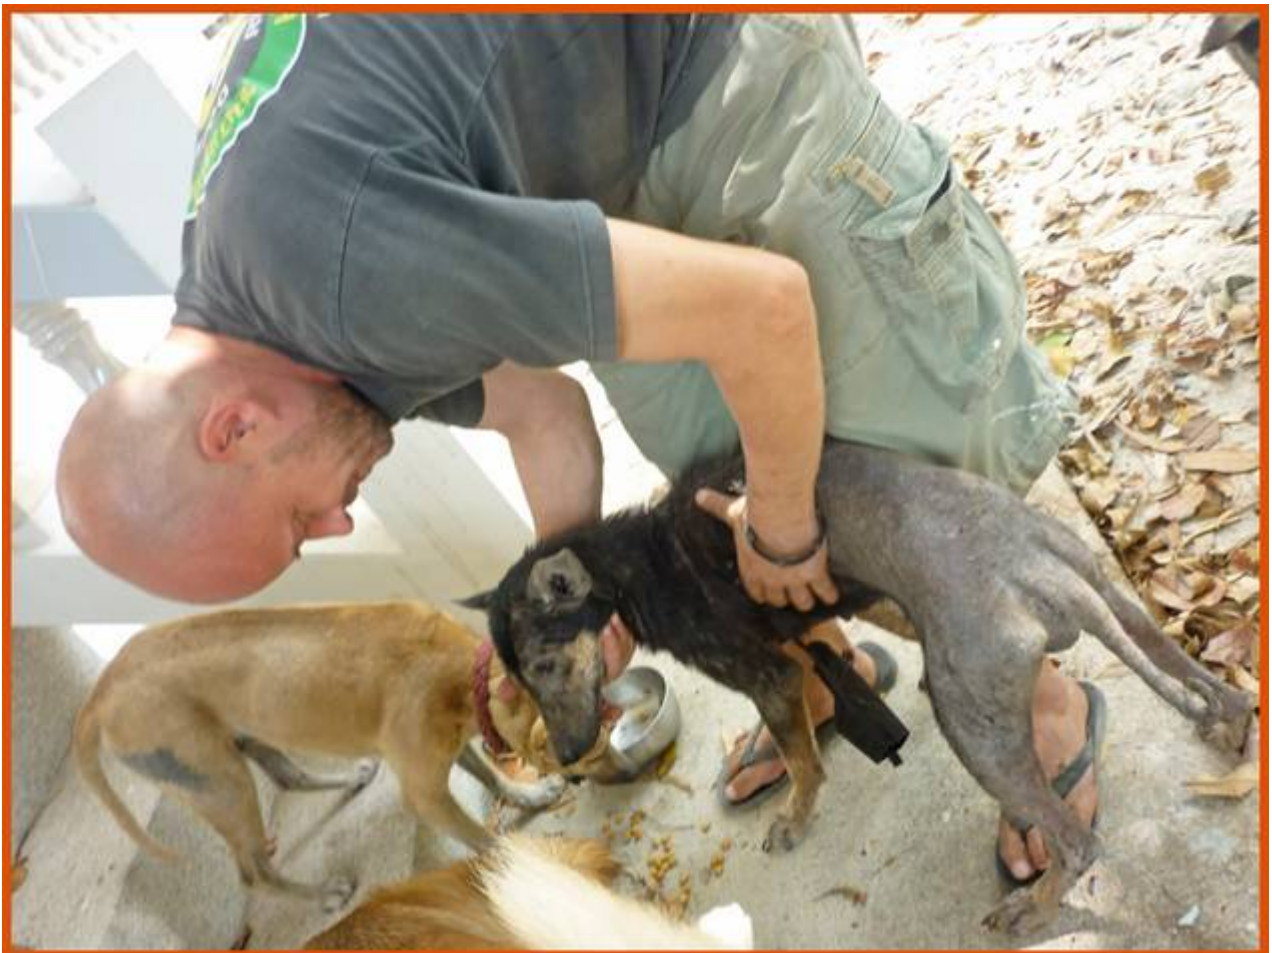

.....And this is what we do:

Never a single day passes where there isn't an animal in need of help. Most animals in the boxes at the shelter have been brought in by someone, many have an owner or some animal friendly person has called us to report the sick or injured dog. We as the Temple-Team however are constantly on the look-out for the dogs and cats nobody would call in for. There isn't a day that goes by when we don't find an injured dog on the street or at the temples we visit every week. We usually try to do as much treatment there and then ourselves so that not every animal we find has to be taken into the shelter.

[Every month we deliver over 1,000 kg! of dog and cat food to the temples](#)

[Without your support for this project, none of this would be possible!](#)

[THANK YOU](#)

Before /After

Our before/after case is called Sally and approached us only a few weeks ago while we were working at one of our temples. It was actually just outside the temple where we set up a Food and Water-station for approximately 25 dogs (inside the temple there are about 40 more dogs). Sally was obviously in huge discomfort and had several open wounds all over her body. In the first week Sally wouldn't let us come close and the other dogs were not too keen on her either. However, she needed help and was a new female dog there, meaning the only one not spayed as well. So we invested quite some time to gain her trust and started treating her.

We treated her at the temple for 3 weeks, had her also deWormed and vaccinated, and then took her into the shelter for the sterilisation. Only one week later she could go back to her new home at the temple....

Sally was happy to return to the temple. The mange treatment will have to continue for another few weeks....

But the confidence she's won, nobody can take away from her anymore

Some pictures from the work at the Temples in the last 3 months: